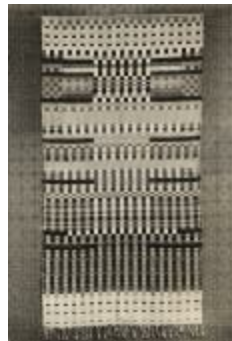

Electric Tea Kettle, stainless steel  
(2019.3.12)

Bauhaus Textile (2019.3.13)

Coffee Dishes (Kaffeegeschirr) (2019.3.5)

Masters' House, Bauhaus Dessau (2019.3.6)

Masters' House Interior (2019.3.7)

Masters' House Interior (2019.3.8)