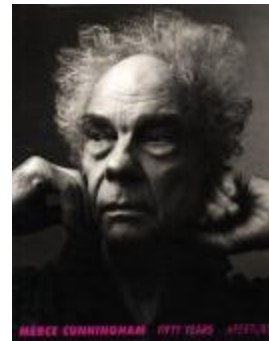

I-VI (119147447)

Merce Cunningham (119867787)

Merce Cunningham : fifty years (119867970)

A chosen path : the ceramic art of Karen Karnes (121516553)

Vienna girl (121794615)

Three weavers (122035239)

Pat Passlof : selections 1948-2011 (122603633)

In company : Robert Creeley's collaborations. (126173846)

Collected prose (132886204)

Imagining the landscape: Joseph Fiore's structures of rhythms and sentiment (Black Mountain College dossiers : no. 1) (133271728)