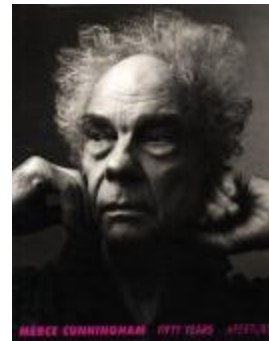

I-VI (119147447)

Merce Cunningham (119867787)

Merce Cunningham : fifty years (119867970)

A chosen path : the ceramic art of Karen Karnes (121516553)

Vienna girl (121794615)

Three weavers (122035239)

Pat Passlof : selections 1948-2011 (122603633)

In company : Robert Creeley's collaborations. (126173846)

Collected prose (132886204)

Imagining the landscape: Joseph Fiore's structures of rhythms and sentiment (Black Mountain College dossiers : no. 1) (133271787)