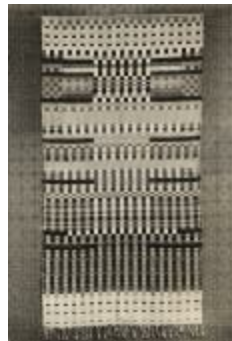

Electric Tea Kettle, stainless steel
(2019.3.12)

Bauhaus Textile (2019.3.13)

Coffee Dishes (Kaffeegeschirr) (2019.3.5)

Masters' House, Bauhaus Dessau (2019.3.6)

Masters' House Interior (2019.3.7)

Masters' House Interior (2019.3.8)